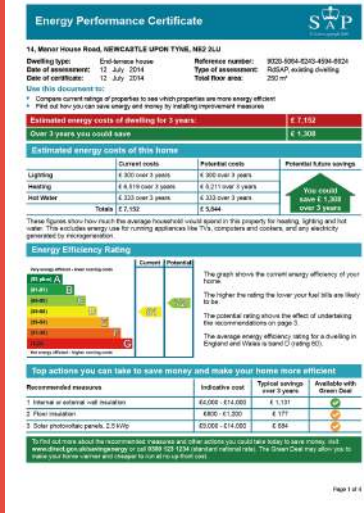

Legal Documents

EPC

Gas Safety