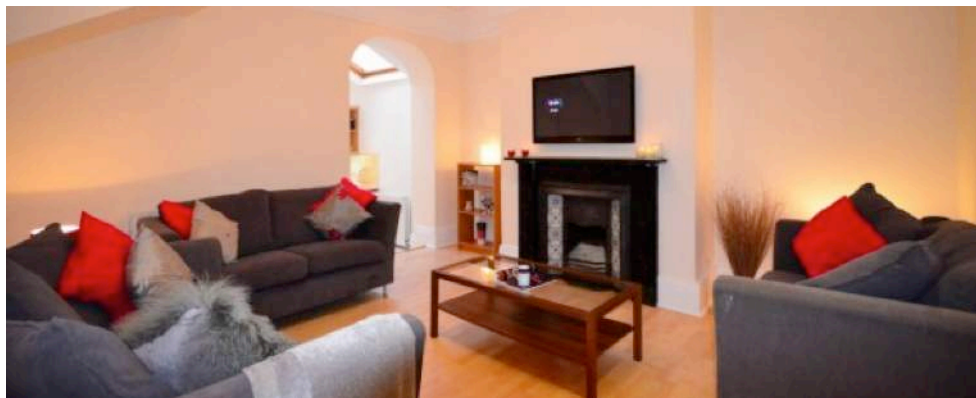

STUDENT HOUSES IN JESMOND

For houses that stand out
from the crowd

Scan the code with your
smart phone to view more
properties on our web site

Viewings call 0797 124 1919 or 0797 066 3548
www.studenthousesinjесmond.co.uk